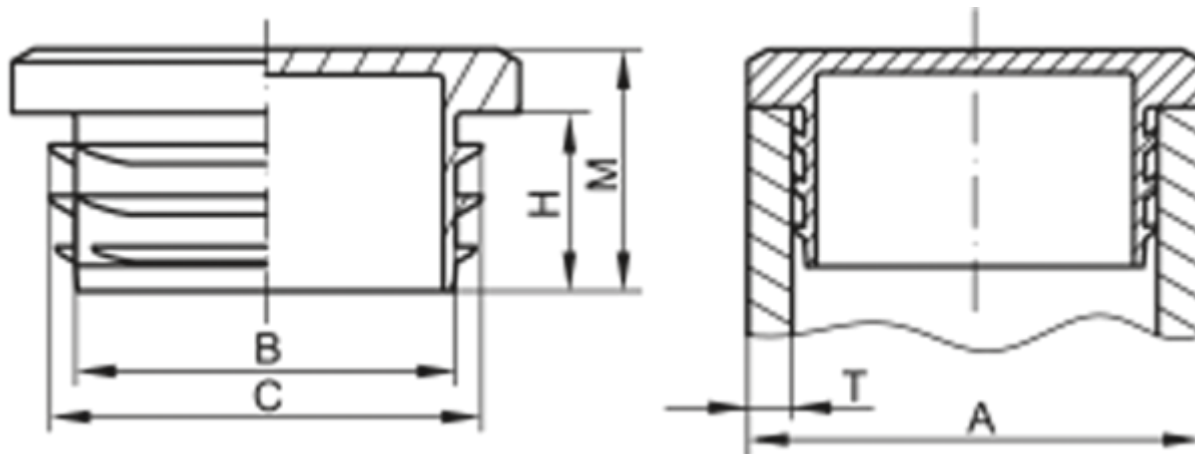

Article number: 59GPN260Q1515152

Description: KLEE Square plugs GPN 260 - 15x15 (Wall thickness 1,5-2)

Measures

A = 15x15

B = 10

C = 13

H = 11

M = 15